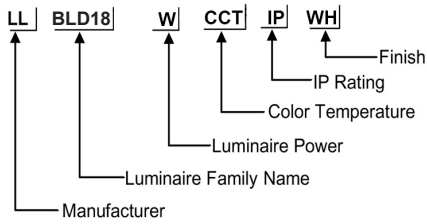

ORDERING CODE

Specification

- Body Material** : Die Cast Aluminium
- Finish** : UV stabilised powder coated black,
- Diffuser** : PC Lampshade
- LED Chip** : CREE
- Binning** : 3 step MacAdam
- Lifespan** : 40,000Hrs
- CRI** : >80
- Input Voltage** : 100V-240V , 50/60Hz
- Operating Temperature** : -20°C to 50°C
- Warranty** : 5 Years against manufacturing defects

Power (W)	Lumen Lm	IP Rating	Beam Angle	Available CCT
7W	700Lm	IP54	5°/20°/45°/60°/90°	2700K 3000K 4000K 6000K