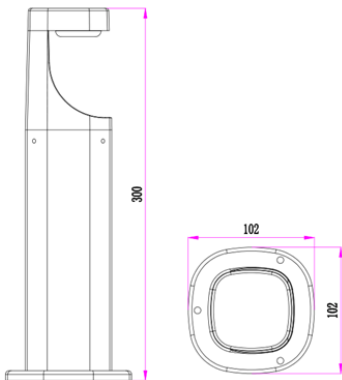

ORDERING CODE

Specification

- Body Material** : Die Cast Aluminium
- Finish** : UV stabilised powder coated black,
- Diffuser** : PC Lampshade
- LED Chip** : CREE
- Binning** : 3 step MacAdam
- Lifespan** : 40,000Hrs
- CRI** : >80
- Input Voltage** : 100V-240V , 50/60Hz
- Operating Temperature** : -20°C to 50°C
- Warranty** : 5 Years against manufacturing defects

Power (W)	Lumen Lm	IP Rating	Beam Angle	Available CCT
7W	700Lm	IP54	5°/20°/45°/60°/90°	2700K 3000K 4000K 6000K