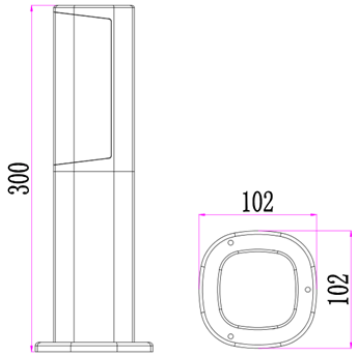

**ORDERING CODE**

**Specification**

- Body Material** : Die Cast Aluminium
- Finish** : UV stabilised powder coated black,
- Diffuser** : PC Lampshade
- LED Chip** : CREE
- Binning** : 3 step MacAdam
- Lifespan** : 40,000Hrs
- CRI** : >80
- Input Voltage** : 100V-240V , 50/60Hz
- Operating Temperature** : -20°C to 50°C
- Warranty** : 5 Years against manufacturing defects

Power (W)	Lumen Lm	IP Rating	Beam Angle	Available CCT
7W	700Lm	IP54	5°/20°/45°/60°/90°	2700K
				3000K
				4000K
				6000K