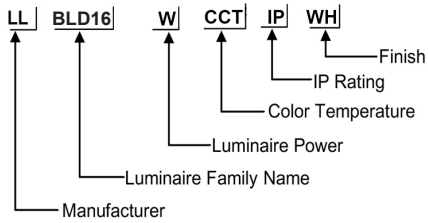

**ORDERING CODE**

**Specification**

- Body Material** : Die Cast Aluminium
- Finish** : UV stabilised powder coated black,
- Diffuser** : PC Lampshade
- LED Chip** : CREE
- Binning** : 3 step MacAdam
- Lifespan** : 40,000Hrs
- CRI** : >80
- Input Voltage** : 100V-240V , 50/60Hz
- Operating Temperature** : -20°C to 50°C
- Warranty** : 5 Years against manufacturing defects

Power (W)	Lumen Lm	IP Rating	Beam Angle	Available CCT
7W	700Lm	IP54	5°/20°/45°/60°/90°	2700K
				3000K
				4000K
				6000K