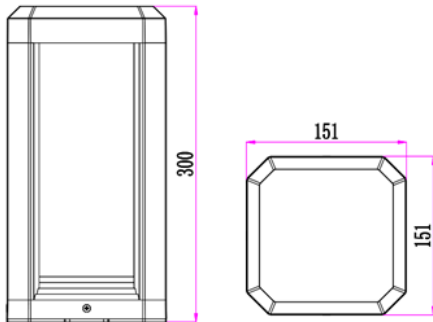

ORDERING CODE

Specification

- Body Material** : Die Cast Aluminium
- Finish** : UV stabilised powder coated black,
- Diffuser** : PC Lampshade
- LED Chip** : CREE
- Binning** : 3 step MacAdam
- Lifespan** : 40,000Hrs
- CRI** : >80
- Input Voltage** : 100V-240V , 50/60Hz
- Operating Temperature** : -30°C to 55°C
- Warranty** : 5 Years against manufacturing defects

Power (W)	Lumen Lm	IP Rating	Beam Angle	Available CCT
13 W	1300Lm	IP65	5°/20°/45°/60°/90°	2700K
				3000K
				4000K
				6000K