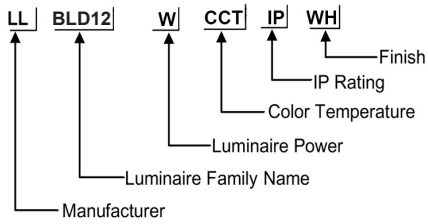

ORDERING CODE

Specification

- Body Material** : Die Cast Aluminium
- Finish** : UV stabilised powder coated black,
- Diffuser** : PC Lampshade
- LED Chip** : CREE
- Binning** : 3 step MacAdam
- Lifespan** : 40,000Hrs
- CRI** : >80
- Input Voltage** : 100V-240V , 50/60Hz
- Operating Temperature** : -30°C to 55°C
- Warranty** : 5 Years against manufacturing defects

Power (W)	Lumen Lm	IP Rating	Beam Angle	Available CCT
13 W	1300Lm	IP65	5°/20°/45°/60°/90°	2700K
				3000K
				4000K
				6000K