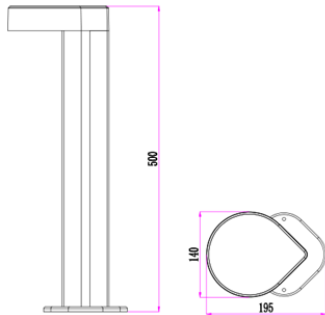

**ORDERING CODE**

**Specification**

- Body Material** : Die Cast Aluminium
- Finish** : UV stabilised powder coated black,
- Diffuser** : PC Lampshade
- LED Chip** : CREE
- Binning** : 3 step MacAdam
- Lifespan** : 40,000Hrs
- CRI** : >80
- Input Voltage** : 100V-240V , 50/60Hz
- Operating Temperature** : -30°C to 50°C
- Warranty** : 5 Years against manufacturing defects

Power (W)	Lumen Lm	IP Rating	Beam Angle	Available CCT
13 W	1300Lm	IP65	5°/20°/45°/60°/90°	2700K
				3000K
				4000K
				6000K