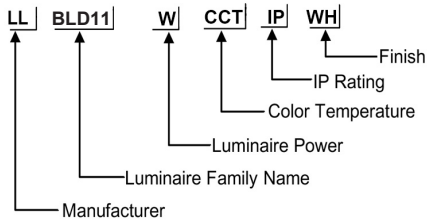

**ORDERING CODE**

**Specification**

- Body Material** : Die Cast Aluminium
- Finish** : UV stabilised powder coated black,
- Diffuser** : PC Lampshade
- LED Chip** : CREE
- Binning** : 3 step MacAdam
- Lifespan** : 40,000Hrs
- CRI** : >80
- Input Voltage** : 100V-240V , 50/60Hz
- Operating Temperature** : -30°C to 50°C
- Warranty** : 5 Years against manufacturing defects

Power (W)	Lumen Lm	IP Rating	Beam Angle	Available CCT
13 W	1300Lm	IP65	5°/20°/45°/60°/90°	2700K
				3000K
				4000K
				6000K