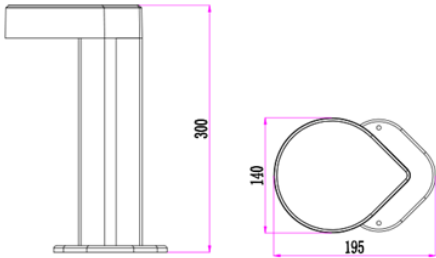

ORDERING CODE

Specification

- Body Material** : Die Cast Aluminium
- Finish** : UV stabilised powder coated black,
- Diffuser** : PC Lampshade
- LED Chip** : CREE
- Binning** : 3 step MacAdam
- Lifespan** : 40,000Hrs
- CRI** : >80
- Input Voltage** : 100V-240V , 50/60Hz
- Operating Temperature** : -30°C to 50°C
- Warranty** : 5 Years against manufacturing defects

Power (W)	Lumen Lm	IP Rating	Beam Angle	Available CCT
13 W	1300Lm	IP65	5°/20°/45°/60°/90°	2700K
				3000K
				4000K
				6000K