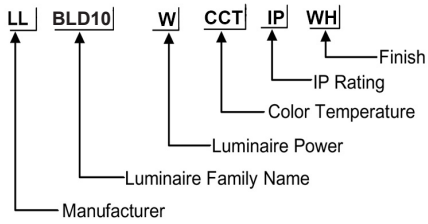

ORDERING CODE

Specification

- Body Material** : Die Cast Aluminium
- Finish** : UV stabilised powder coated black,
- Diffuser** : PC Lampshade
- LED Chip** : CREE
- Binning** : 3 step MacAdam
- Lifespan** : 40,000Hrs
- CRI** : >80
- Input Voltage** : 100V-240V , 50/60Hz
- Operating Temperature** : -30°C to 50°C
- Warranty** : 5 Years against manufacturing defects

Power (W)	Lumen Lm	IP Rating	Beam Angle	Available CCT
13 W	1300Lm	IP65	5°/20°/45°/60°/90°	2700K
				3000K
				4000K
				6000K