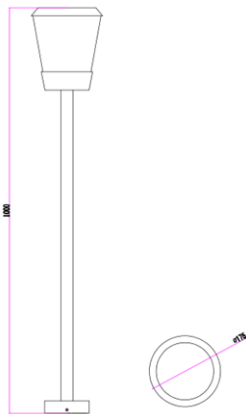

ORDERING CODE

Specification

- Body Material** : Die Cast Aluminium
- Finish** : UV stabilised powder coated black,
- Diffuser** : PC Lampshade
- LED Chip** : CREE
- Binning** : 3 step MacAdam
- Lifespan** : 40,000Hrs
- CRI** : >80
- Input Voltage** : 100V-240V , 50/60Hz
- Operating Temperature** : -30°C to 50°C
- Warranty** : 5 Years against manufacturing defects

Power (W)	Lumen Lm	IP Rating	Beam Angle	Available CCT
13 W	1300Lm	IP65	5°/20°/45°/60°/90°	2700K
				3000K
				4000K
				6000K