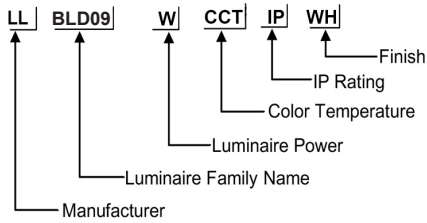

ORDERING CODE

Specification

- Body Material** : Die Cast Aluminium
- Finish** : UV stabilised powder coated black,
- Diffuser** : PC Lampshade
- LED Chip** : CREE
- Binning** : 3 step MacAdam
- Lifespan** : 40,000Hrs
- CRI** : >80
- Input Voltage** : 100V-240V , 50/60Hz
- Operating Temperature** : -30°C to 50°C
- Warranty** : 5 Years against manufacturing defects

Power (W)	Lumen Lm	IP Rating	Beam Angle	Available CCT
13 W	1300Lm	IP65	5°/20°/45°/60°/90°	2700K
				3000K
				4000K
				6000K