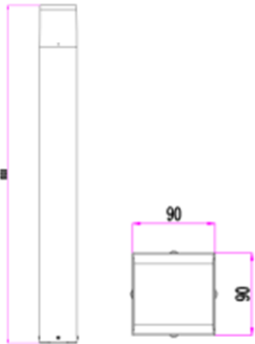

ORDERING CODE

Specification

- Body Material** : Die Cast Aluminium
- Finish** : UV stabilised powder coated black,
- Diffuser** : PC Lampshade
- LED Chip** : CREE
- Binning** : 3 step MacAdam
- Lifespan** : 40,000Hrs
- CRI** : >80
- Input Voltage** : 100V-240V , 50/60Hz
- Operating Temperature** : -30°C to 50°C
- Warranty** : 5 Years against manufacturing defects

Power (W)	Lumen Lm	IP Rating	Beam Angle	Available CCT
13 W	1300Lm	IP65	5°/20°/45°/60°/90°	2700K
				3000K
				4000K
				6000K