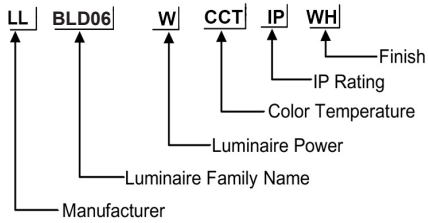

ORDERING CODE

Specification

- Body Material** : Die Cast Aluminium
- Finish** : UV stabilised powder coated black,
- Diffuser** : PC Lampshade
- LED Chip** : CREE
- Binning** : 3 step MacAdam
- Lifespan** : 40,000Hrs
- CRI** : >80
- Input Voltage** : 100V-240V , 50/60Hz
- Operating Temperature** : -30°C to 50°C
- Warranty** : 5 Years against manufacturing defects

Power (W)	Lumen Lm	IP Rating	Beam Angle	Available CCT
13 W	1300Lm	IP65	5°/20°/45°/60°/90°	2700K
				3000K
				4000K
				6000K