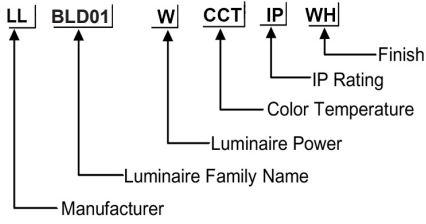

ORDERING CODE

Specification

- Body Material** : Die Cast Aluminium
- Finish** : UV stabilised powder coated black,
- Diffuser** : PC Lampshade
- LED Chip** : CREE
- Binning** : 3 step MacAdam
- Lifespan** : 40,000Hrs
- CRI** : >80
- Input Voltage** : 100V-240V , 50/60Hz
- Operating Temperature** : -20°C to 50°C
- Warranty** : 5 Years against manufacturing defects

Power (W)	Lumen Lm	IP Rating	Beam Angle	Available CCT
27 W	2700Lm	IP54	5°/20°/45°/60°/90°	2700K
				3000K
				4000K
				6000K