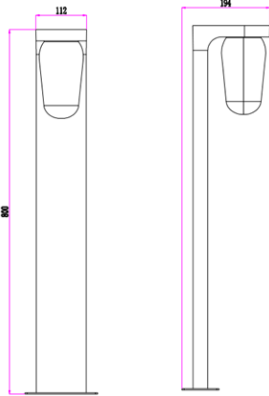

ORDERING CODE

Specification

- Body Material** : Die Cast Aluminium
- Finish** : UV stabilised powder coated black,
- Diffuser** : PC Lampshade
- LED Chip** : CREE
- Binning** : 3 step MacAdam
- Lifespan** : 40,000Hrs
- CRI** : >80
- Input Voltage** : 100V-240V , 50/60Hz
- Operating Temperature** : -20°C to 50°C
- Warranty** : 5 Years against manufacturing defects

Power (W)	Lumen Lm	IP Rating	Beam Angle	Available CCT
27 W	2700Lm	IP54	5°/20°/45°/60°/90°	2700K
				3000K
				4000K
				6000K