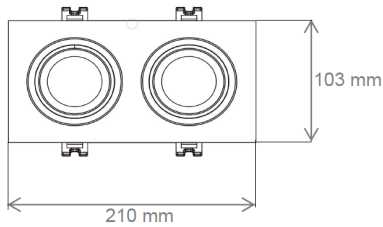

### Specification

- Fixture Material : Die Cast Aluminium
- Fixture Finish : Thermoset powder coated in White & Black
- Diffuser : Clear Glass
- LED Chip : CREE
- Binning : 3 step MacAdam
- Lifespan : 50,000Hrs
- CRI : >90
- Input Voltage : 220-240V AC, 50/60Hz
- Operating Temperature : -20°C to 45°C
- Warranty : 5 Years against manufacturing defects

Power (W)	Lumen Lm	IP Rating	Beam Angle	Available CCT
2*5 W	2*500Lm	IP44	5°/18°/36°/45°/90°	2700K
2*8 W	2*800Lm			3000K
2*10 W	2*1000Lm			4000K
2*12 W	2*1200Lm			5000K
2*15 W	2*1500Lm			6000K