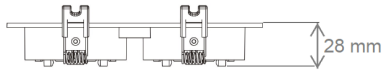

### Specification

- Fixture Material : Die Cast Aluminium
- Fixture Finish : Thermoset powder coated in White & Black
- Diffuser : Clear Glass
- LED Chip : CREE
- Binning : 3 step MacAdam
- Lifespan : 50,000Hrs
- CRI : >90
- Input Voltage : 220-240V AC, 50/60Hz
- Operating Temperature : -20°C to 45°C
- Warranty : 5 Years against manufacturing defects

Power (W)	Lumen Lm	IP Rating	Beam Angle	Available CCT
2*5 W	2*500Lm	IP44	5°/18°/36°/45°/90°	2700K
2*8 W	2*800Lm			3000K
2*10 W	2*1000Lm			4000K
2*12 W	2*1200Lm			5000K
2*15 W	2*1500Lm			6000K