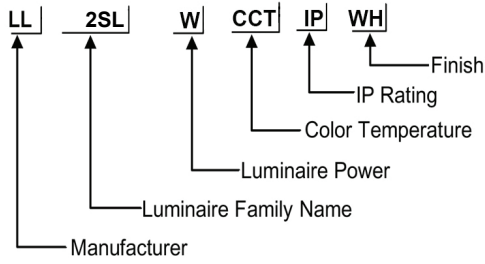

### ORDERING CODE

### Specification

- Fixture Material : Die Cast Aluminium
- Fixture Finish : Thermoset powder coated in White & Black
- Diffuser : Clear Glass
- LED Chip : CREE
- Binning : 3 step MacAdam
- Lifespan : 50,000Hrs
- CRI : >90
- Input Voltage : 220-240V AC, 50/60Hz
- Operating Temperature : -20°C to 45°C
- Warranty : 5 Years against manufacturing defects

Power (W)	Lumen Lm	IP Rating	Beam Angle	Available CCT
2*5 W	2*500Lm	IP44	5°/18°/36°/45°/90°	2700K
2*8 W	2*800Lm			3000K
2*10 W	2*1000Lm			4000K
2*12 W	2*1200Lm			5000K
2*15 W	2*1500Lm			6000K