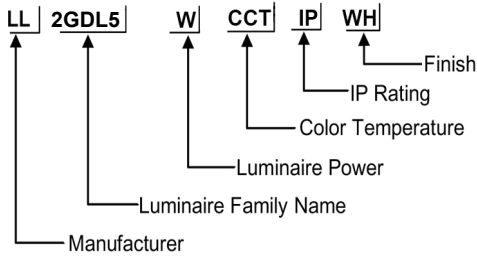

### ORDERING CODE

### Specification

- Fixture Material : Die Cast Aluminium
- Fixture Finish : Thermoset powder coated in White & Black
- Diffuser : Clear Glass
- LED Chip : CREE
- Binning : 3 step MacAdam
- Lifespan : 50,000Hrs
- CRI : >90
- Input Voltage : 220-240V AC, 50/60Hz
- Operating Temperature : -20°C to 45°C
- Warranty : 5 Years against manufacturing defects

Power (W)	Lumen Lm	IP Rating	Beam Angle	Available CCT
2*5 W	2*500Lm	IP44	5°/18°/36°/45°/90°	2700K
2*8 W	2*800Lm			3000K
2*12W	2*1200Lm			4000K
2*15 W	2*1500Lm			5000K
2*20 W	2*2000Lm			6000K