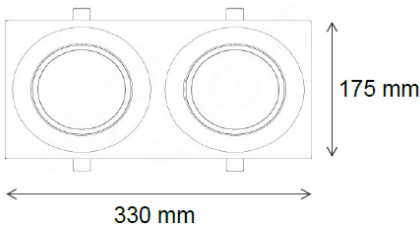

### Specification

- Fixture Material : Die Cast Aluminium
- Fixture Finish : Thermoset powder coated in White & Black
- Diffuser : Clear Glass
- LED Chip : CREE
- Binning : 3 step MacAdam
- Lifespan : 50,000Hrs
- CRI : >90
- Input Voltage : 220-240V AC, 50/60Hz
- Operating Temperature : -20°C to 45°C
- Warranty : 5 Years against manufacturing defects

Power (W)	Lumen Lm	IP Rating	Beam Angle	Available CCT
2*5 W	2*500Lm	IP44	5°/18°/36°/45°/90°	2700K
2*8 W	2*800Lm			3000K
2*12W	2*1200Lm			4000K
2*15 W	2*1500Lm			5000K
2*20 W	2*2000Lm			6000K