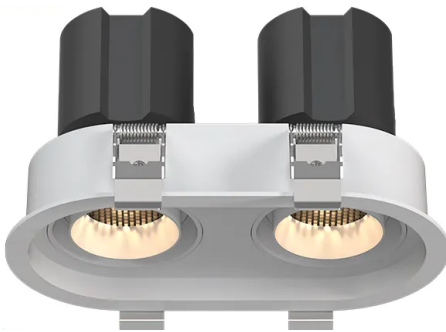

### Specification

- Fixture Material : Die Cast Aluminium
- Fixture Finish : Thermoset powder coated in White & Black
- Diffuser : Clear Glass
- LED Chip : CREE
- Binning : 3 step MacAdam
- Lifespan : 50,000Hrs
- CRI : >90
- Input Voltage : 220-240V AC, 50/60Hz
- Operating Temperature : -20°C to 45°C
- Warranty : 5 Years against manufacturing defects

D47\* L193 \* W 105\* H115 mm

Power (W)	Lumen Lm	IP Rating	Beam Angle	Available CCT
2*5 W	2*500Lm	IP44	5°/18°/36°/45°/90°	2700K
2*8 W	2*800Lm			3000K
2*12W	2*1200Lm			4000K
2*15 W	2*1500Lm			5000K
				6000K