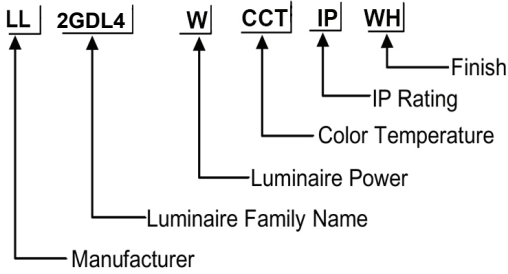

### ORDERING CODE

### Specification

- Fixture Material : Die Cast Aluminium
- Fixture Finish : Thermoset powder coated in White & Black
- Diffuser : Clear Glass
- LED Chip : CREE
- Binning : 3 step MacAdam
- Lifespan : 50,000Hrs
- CRI : >90
- Input Voltage : 220-240V AC, 50/60Hz
- Operating Temperature : -20°C to 45°C
- Warranty : 5 Years against manufacturing defects

D47\* L193 \* W 105\* H115 mm

Power (W)	Lumen Lm	IP Rating	Beam Angle	Available CCT
2*5 W	2*500Lm	IP44	5°/18°/36°/45°/90°	2700K
2*8 W	2*800Lm			3000K
2*12W	2*1200Lm			4000K
2*15 W	2*1500Lm			5000K
				6000K