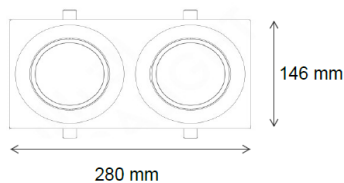

ORDERING CODE

Specification

- Fixture Material : Die Cast Aluminium
- Fixture Finish : Thermoset powder coated in White & Black
- Diffuser : Clear Glass
- LED Chip : CREE
- Binning : 3 step MacAdam
- Lifespan : 50,000Hrs
- CRI : >90
- Input Voltage : 220-240V AC, 50/60Hz
- Operating Temperature : -20°C to 45°C
- Warranty : 5 Years against manufacturing defects

Power (W)	Lumen Lm	IP Rating	Beam Angle	Available CCT
2*5 W	2*500Lm	IP44	5°/18°/36°/45°/90°	2700K
2*8 W	2*800Lm			3000K
2*10 W	2*1000Lm			4000K
2*12 W	2*1200Lm			5000K
2*15 W	2*1500Lm			6000K

BEAM
CUSTOM