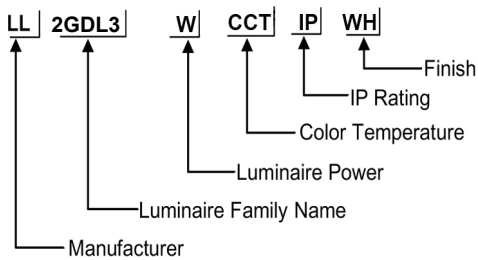

ORDERING CODE

Specification

- Fixture Material : Die Cast Aluminium
- Fixture Finish : Thermoset powder coated in White & Black
- Diffuser : Clear Glass
- LED Chip : CREE
- Binning : 3 step MacAdam
- Lifespan : 50,000Hrs
- CRI : >90
- Input Voltage : 220-240V AC, 50/60Hz
- Operating Temperature : -20°C to 45°C
- Warranty : 5 Years against manufacturing defects

Power (W)	Lumen Lm	IP Rating	Beam Angle	Available CCT
2*5 W	2*500Lm	IP44	5°/18°/36°/45°/90°	2700K
2*8 W	2*800Lm			3000K
2*10 W	2*1000Lm			4000K
2*12 W	2*1200Lm			5000K
2*15 W	2*1500Lm			6000K

BEAM
CUSTOM