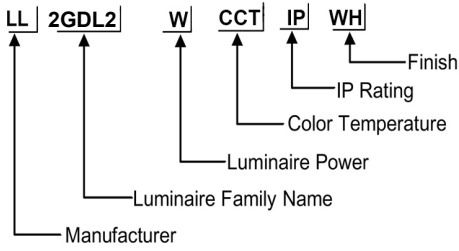

### ORDERING CODE

### Specification

- Fixture Material : Die Cast Aluminium
- Fixture Finish : Thermoset powder coated in White & Black
- Diffuser : Clear Glass
- LED Chip : CREE
- Binning : 3 step MacAdam
- Lifespan : 50,000Hrs
- CRI : >90
- Input Voltage : 220-240V AC, 50/60Hz
- Operating Temperature : -20°C to 45°C
- Warranty : 5 Years against manufacturing defects

W185 \* L100 \* H 110

Power (W)	Lumen Lm	IP Rating	Beam Angle	Available CCT
2*5 W	2*500Lm	IP44	5°/18°/36°/45°/90°	2700K
2*8 W	2*800Lm			3000K
2*10 W	2*1000Lm			4000K
2*12 W	2*1200Lm			5000K
2*15 W	2*1500Lm			6000K