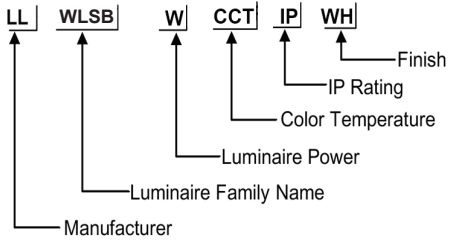

ORDERING CODE

180

90

Unit: mm

Specification

- Fixture Material** : Die Cast Aluminium
- Fixture Finish** : Powder Coated
- Diffuser** : Opal Polycarbonate with Grill
- LED Chip** : CREE
- Binning** : 3 step MacAdam
- Lifespan** : 50,000Hrs
- CRI** : >90
- Input Voltage** : 220-240V AC, 50/60Hz
- Operating Temperature**: -35°C to +55°C
- Warranty** : 5 Years against manufacturing defects

Power (W)	Lumen Lm	IP Rating	Beam Angle	Available CCT
10 W	1000Lm	IP65	Diffused	2700K
12W	1200Lm			3000K
15 W	1500Lm			4000K
18 W	1800Lm			5000K
20 W	2000Lm			6000K