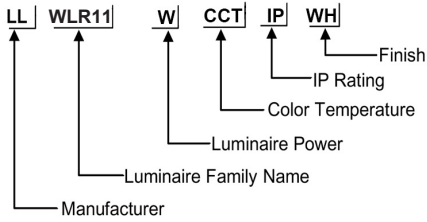

ORDERING CODE

Specification

- Fixture Material** : Die Cast Aluminium
- Fixture Finish** : Powder Coated
- Diffuser** : Safety Glass / PMMA
- Cowl Material** : Die Cast Aluminium
- LED Chip** : CREE
- Binning** : 3 step MacAdam
- Lifespan** : 50.000 Hrs
- CRI** : >80
- Input Voltage** : 12V AC, 50/60Hz or 220-240V AC, 50/60Hz
- Operating Temperature** : -25°C to 40°C
- Warranty** : 5 Years against manufacturing defects

170*170 H 63 mm

Power (W)	Lumen Lm	IP Rating	Beam Angle	Available CCT
3 W	300Lm	IP65	5°/20°/45°/60°/90°	2700K
6 W	600Lm			3000K
8 W	800Lm			4000K
10 W	1000Lm			6000K