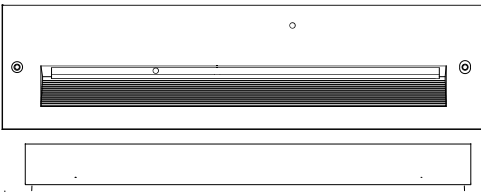

ORDERING CODE

Specification

- Fixture Material** : Die Cast Aluminium
- Fixture Finish** : Powder Coated
- Diffuser** : Safety Glass / PMMA
- Cowl Material** : Die Cast Aluminium
- LED Chip** : CREE
- Binning** : 3 step MacAdam
- Lifespan** : 50.000 Hrs
- CRI** : >80
- Input Voltage** : 12V AC, 50/60Hz or 220-240V AC, 50/60Hz
- Operating Temperature** : -25°C to 40°C
- Warranty** : 5 Years against manufacturing defects

170*170 H 63 mm

Power (W)	Lumen Lm	IP Rating	Beam Angle	Available CCT
3 W	300Lm	IP65	5°/20°/45°/60°/90°	2700K
6 W	600Lm			3000K
8 W	800Lm			4000K
10 W	1000Lm			6000K