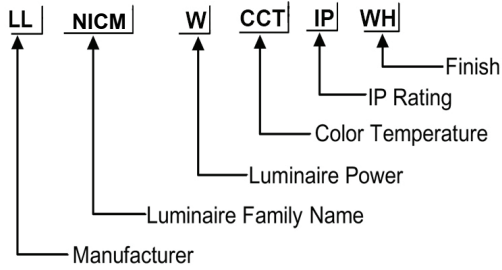

ORDERING CODE

D 82 * H 82 mm

Specification

- Fixture Material : Die Cast Aluminium
- Fixture Finish : Thermoset powder coated in White & Black
- Diffuser : Clear Glass
- LED Chip : CREE
- Binning : 3 step MacAdam
- Lifespan : 50,000Hrs
- CRI : >90
- Input Voltage : 220-240V AC, 50/60Hz
- Operating Temperature : -20°C to 45°C
- Warranty : 5 Years against manufacturing defects

Power (W)	Lumen Lm	IP Rating	Beam Angle	Available CCT
5W	500Lm	IP65	5°/18°/36°/45°/90°	2700K
8W	800Lm			3000K
10W	1000Lm			4000K
12W	1200Lm			5000K
15W	1500Lm			6000K