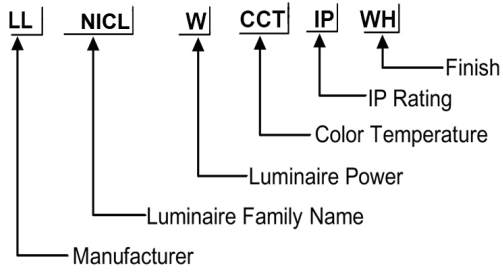

ORDERING CODE

D 126 * H 106 mm

Specification

- Fixture Material : Die Cast Aluminium
- Fixture Finish : Thermoset powder coated in White & Black
- Diffuser : Clear Glass
- LED Chip : CREE
- Binning : 3 step MacAdam
- Lifespan : 50,000Hrs
- CRI : >90
- Input Voltage : 220-240V AC, 50/60Hz
- Operating Temperature : -20°C to 45°C
- Warranty : 5 Years against manufacturing defects

Power (W)	Lumen Lm	IP Rating	Beam Angle	Available CCT
15W	1500Lm	IP65	5°/18°/36°/45°/90°	2700K
18W	1800Lm			3000K
20W	2000Lm			4000K
25W	2500Lm			5000K
30W	3000Lm			6000K