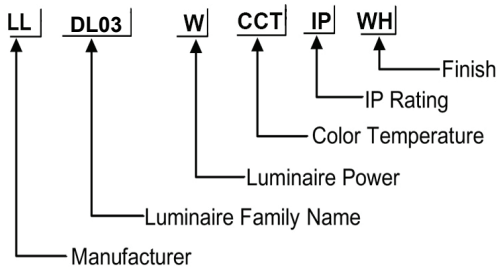

ORDERING CODE

Cut Out ø76mm

SIZE: mm

Specification

- Fixture Material : Die Cast Aluminium
- Fixture Finish : Thermoset powder coated in White & Black
- Diffuser : Clear Glass
- LED Chip : CREE
- Binning : 3 step MacAdam
- Lifespan : 50,000Hrs
- CRI : >90
- Input Voltage : 220-240V AC, 50/60Hz
- Operating Temperature : -20°C to 45°C
- Warranty : 5 Years against manufacturing defects

Power (W)	Lumen Lm	IP Rating	Beam Angle	Available CCT
5 W	500Lm	IP44	5°/18°/36°/45°/90°	2700K
8 W	800Lm			3000K
10 W	1000Lm			4000K
12 W	1200Lm			5000K
15 W	1500Lm			6000K

BEAM

CUSTOM

FINISH

CUSTOM

COLOR

CUSTOM