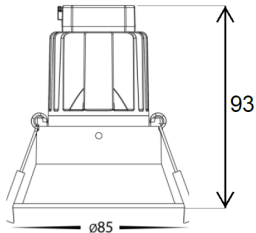

ORDERING CODE

Cut Out ø76mm

SIZE: mm

Specification

- Fixture Material : Die Cast Aluminium
- Fixture Finish : Thermoset powder coated in White & Black
- Diffuser : Clear Glass
- LED Chip : CREE
- Binning : 3 step MacAdam
- Lifespan : 50,000Hrs
- CRI : >90
- Input Voltage : 220-240V AC, 50/60Hz
- Operating Temperature : -20°C to 45°C
- Warranty : 5 Years against manufacturing defects

Power (W)	Lumen Lm	IP Rating	Beam Angle	Available CCT
5 W	500Lm	IP44	5°/18°/36°/45°/90°	2700K
8 W	800Lm			3000K
10 W	1000Lm			4000K
12 W	1200Lm			5000K
15 W	1500Lm			6000K

BEAM

CUSTOM

FINISH

CUSTOM

COLOR

CUSTOM