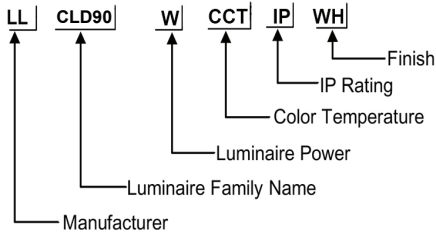

ORDERING CODE

Specification

- Fixture Material** : Die Cast Aluminium
- Fixture Finish** : Thermoset powder coated in White & Black
- Diffuser** : Tempered Safety Glass
- LED Chip** : CREE
- Binning** : 3 step MacAdam
- Lifespan** : 50,000Hrs
- CRI** : >90
- Input Voltage** : 220-240V AC, 50/60Hz
- Operating Temperature**: -25°C to 45°C
- Warranty** : 5 Years against manufacturing defects

Power (W)	Lumen Lm	IP Rating	Beam Angle	Available CCT
5 W	500Lm	IP65	5°/18°/36°/45°/90°	2700K
8 W	800Lm			3000K
10 W	1000Lm			4000K
12 W	1200Lm			5000K
15 W	1500Lm			6000K