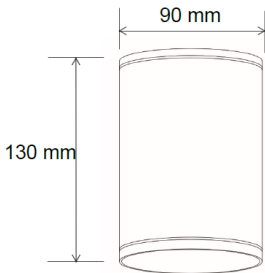

ORDERING CODE

Specification

- Fixture Material** : Die Cast Aluminium
- Fixture Finish** : Thermoset powder coated in White & Black
- Diffuser** : Tempered Safety Glass
- LED Chip** : CREE
- Binning** : 3 step MacAdam
- Lifespan** : 50,000Hrs
- CRI** : >90
- Input Voltage** : 220-240V AC, 50/60Hz
- Operating Temperature**: -25°C to 45°C
- Warranty** : 5 Years against manufacturing defects

Power (W)	Lumen Lm	IP Rating	Beam Angle	Available CCT
5 W	500Lm	IP65	5°/18°/36°/45°/90°	2700K
8 W	800Lm			3000K
10 W	1000Lm			4000K
12 W	1200Lm			5000K
15 W	1500Lm			6000K